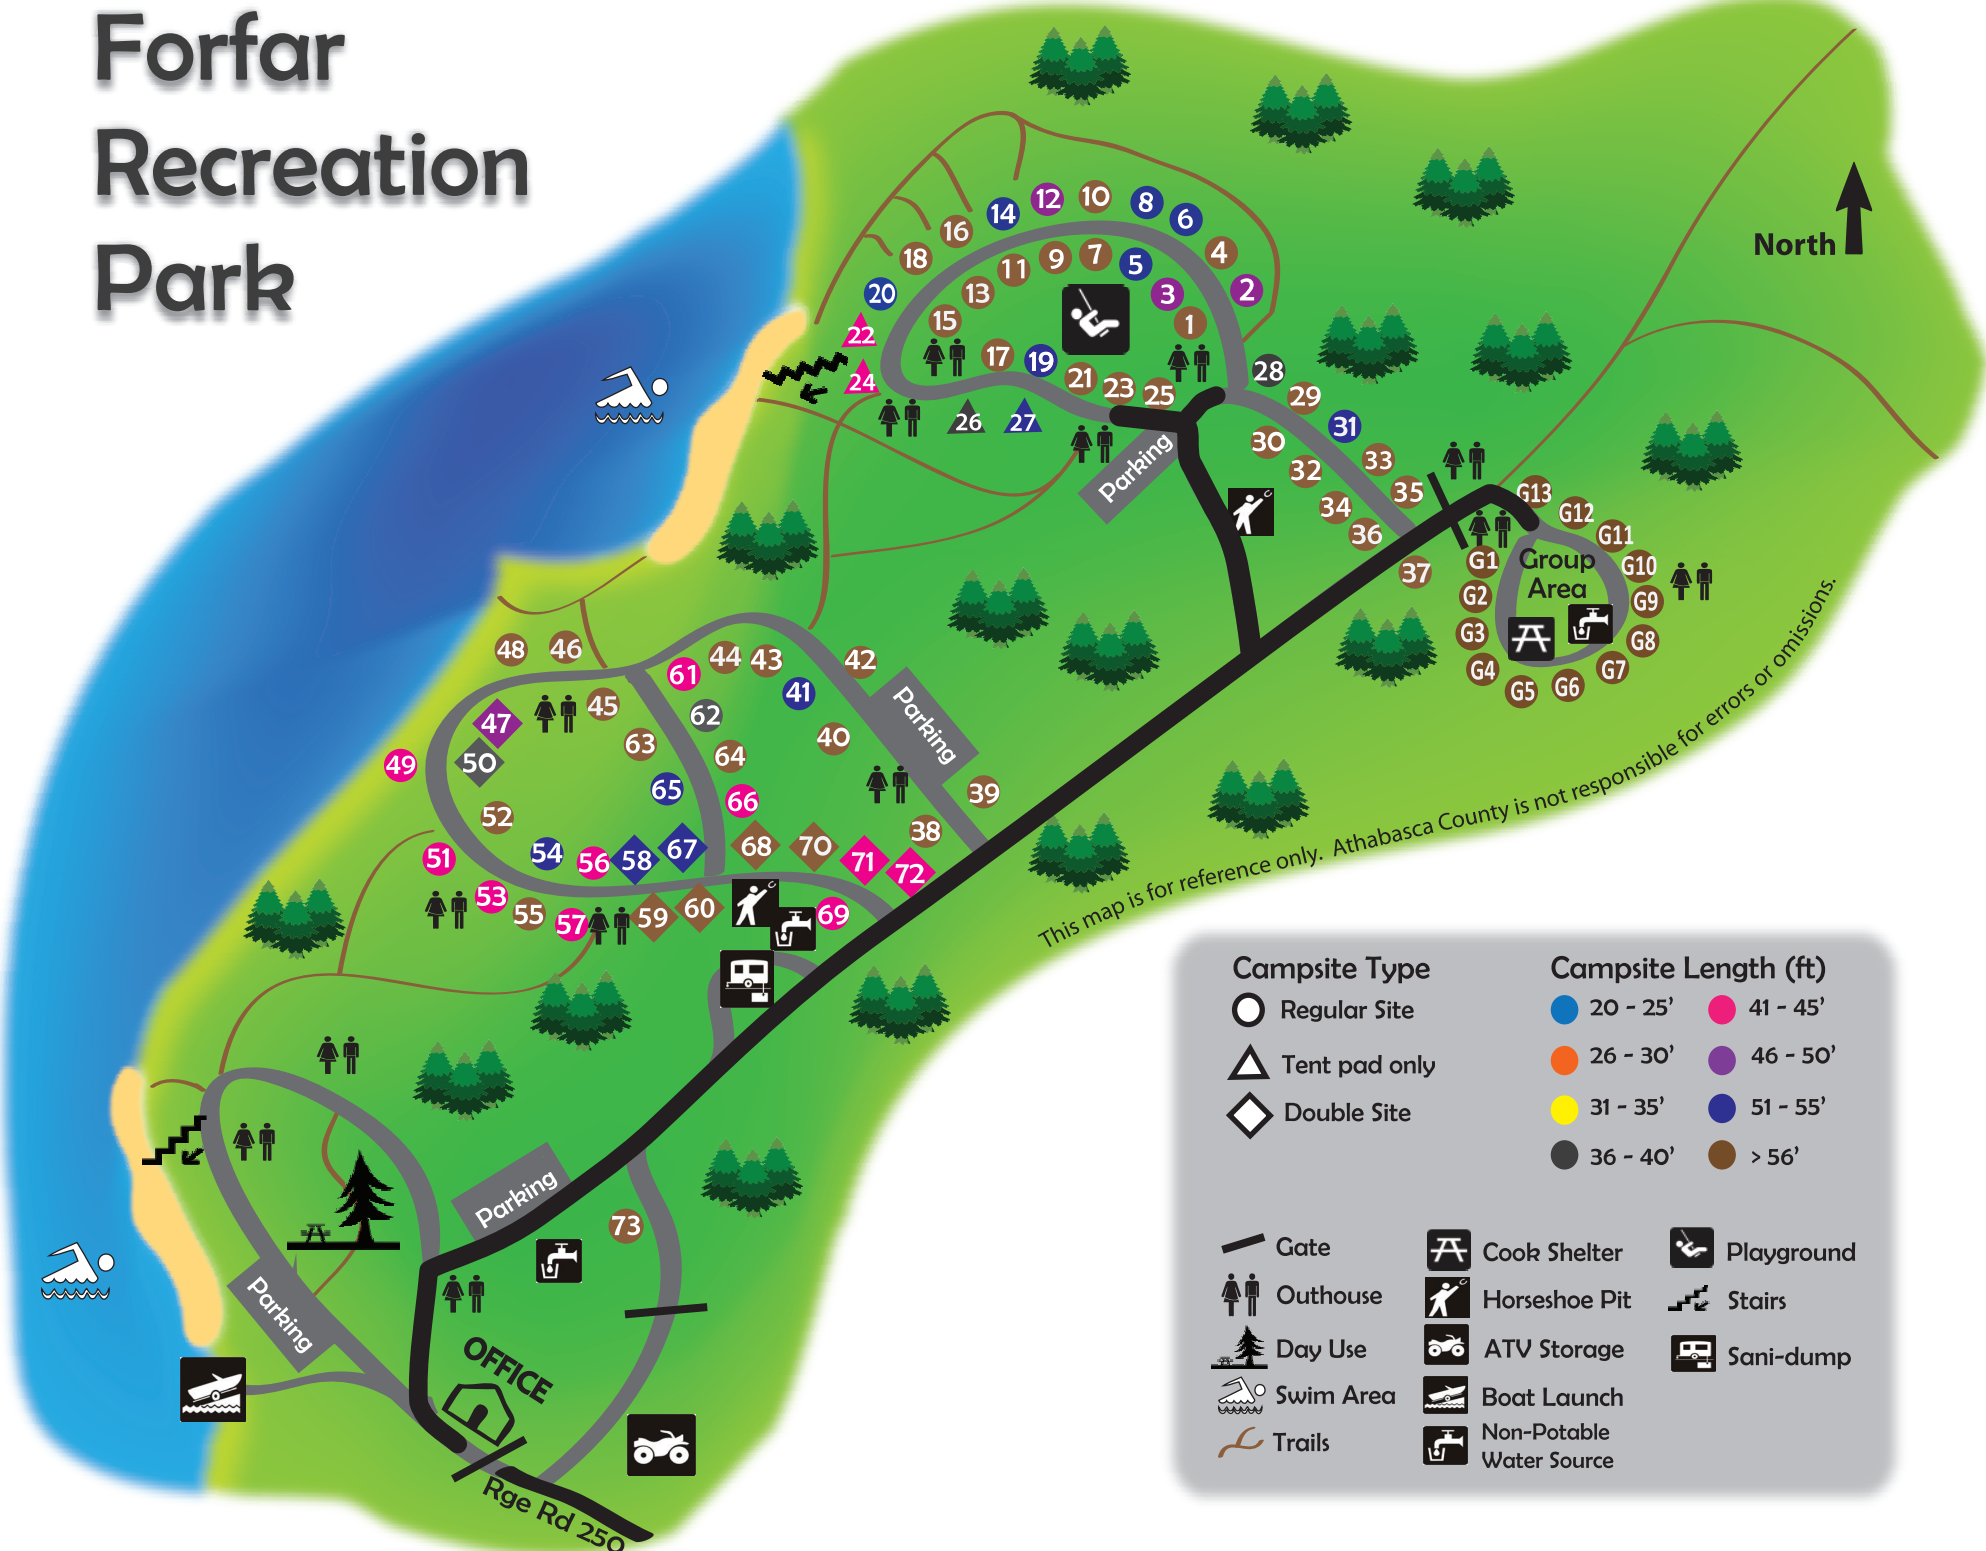

# Forfar Recreation Park

This map is for reference only. Athabasca County is not responsible for errors or omissions.

Campsite Type		Campsite Length (ft)	
	Regular Site		20 - 25'
	Tent pad only		26 - 30'
	Double Site		31 - 35'
			41 - 45'
			46 - 50'
			51 - 55'
			36 - 40'
			> 56'

	Gate		Cook Shelter		Playground
	Outhouse		Horseshoe Pit		Stairs
	Day Use		ATV Storage		Sani-dump
	Swim Area		Boat Launch		
	Trails		Non-Potable Water Source		

OFFICE  
Rge Rd 250